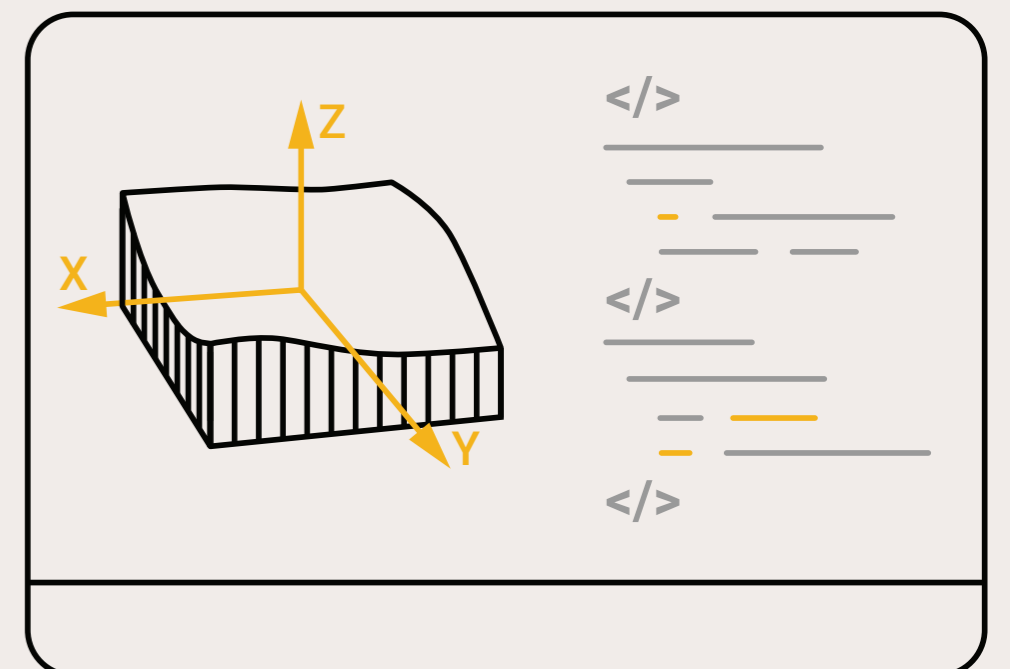

THING

LAB

DIRECTOR: Daniel Leithinger

ATLAS