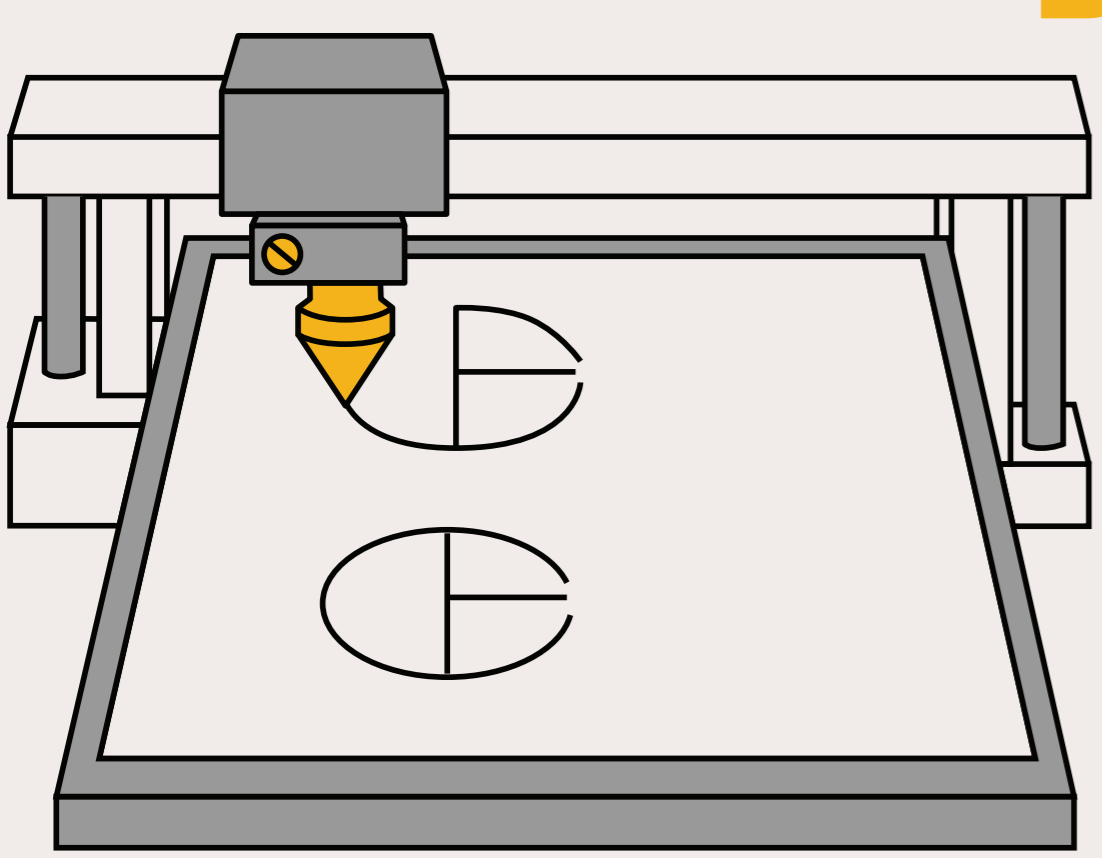

THING

LAB

DIRECTOR: Daniel Leithinger

ATLAS